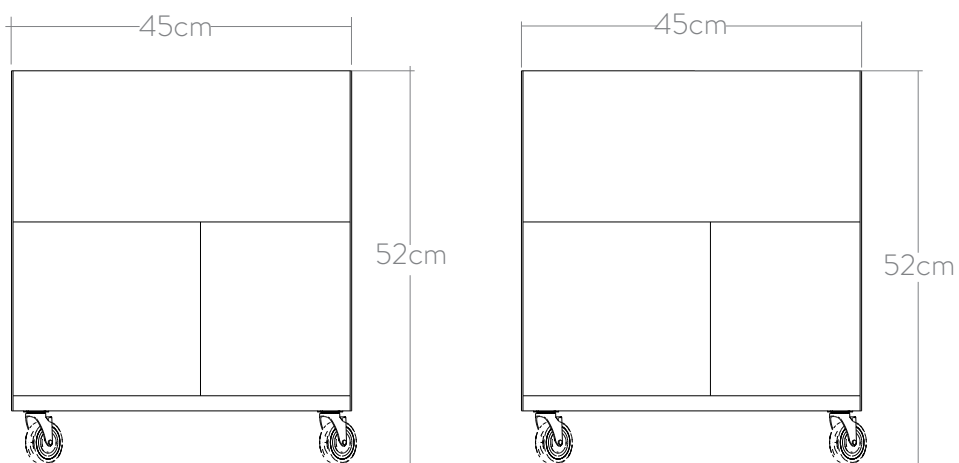

TECHNICAL DRAWING